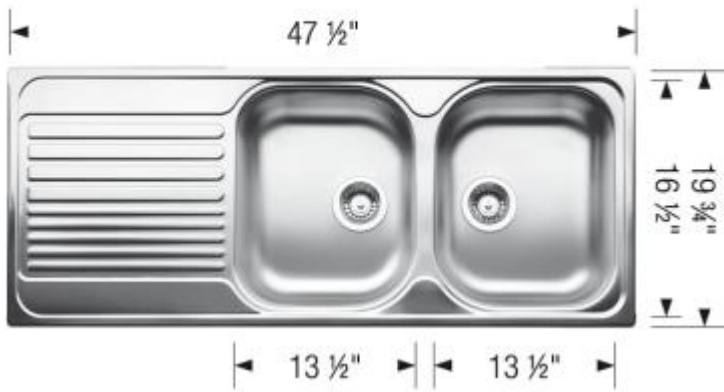

Top View

Scope of supply

---

3 1/2" (90 mm) stainless steel strainer, installation specification sheet

Design tips

Width of base unit : 840 mm

Bowl depth: 6 1/2" (165 mm) / 6 1/2" (165 mm)

Depending on cabinet construction, a different cabinet size may be required. Consult the cabinet manufacturer